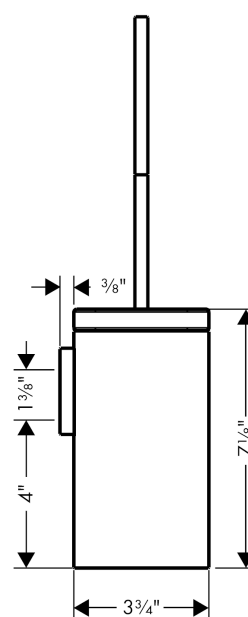

**AXOR Urquiola**  
**Toilet Brush with Holder Wall-Mounted**  
 Finishes : **chrome**    Part no. : **42435000**

**Features**

- Metal
- material recess: matt glass
- accent colour: white
- with separate recess
- Wall-mounted

**Item details**

List Price	\$ 378.00
------------	-----------

**Product image**

**Scale drawing**

**AXOR Urquiola**  
**Toilet Brush with Holder Wall-Mounted**  
Finishes : **chrome**    Part no. : **42435000**

## Exploded drawing

Year of production: >04/09

**AXOR Urquiola**  
**Toilet Brush with Holder Wall-Mounted**  
 Finishes : **chrome**    Part no. : **42435000**

## Spare parts list

Year of production: >04/09

Pos.		Part no.	Price	PU
1	stick with brush	95422000	-	1
2	WC-brush black	40068000	-	1
3	cup	95419000	-	1
4	plastic ring	95420000	-	1
5	mounting set	96179800	-	1