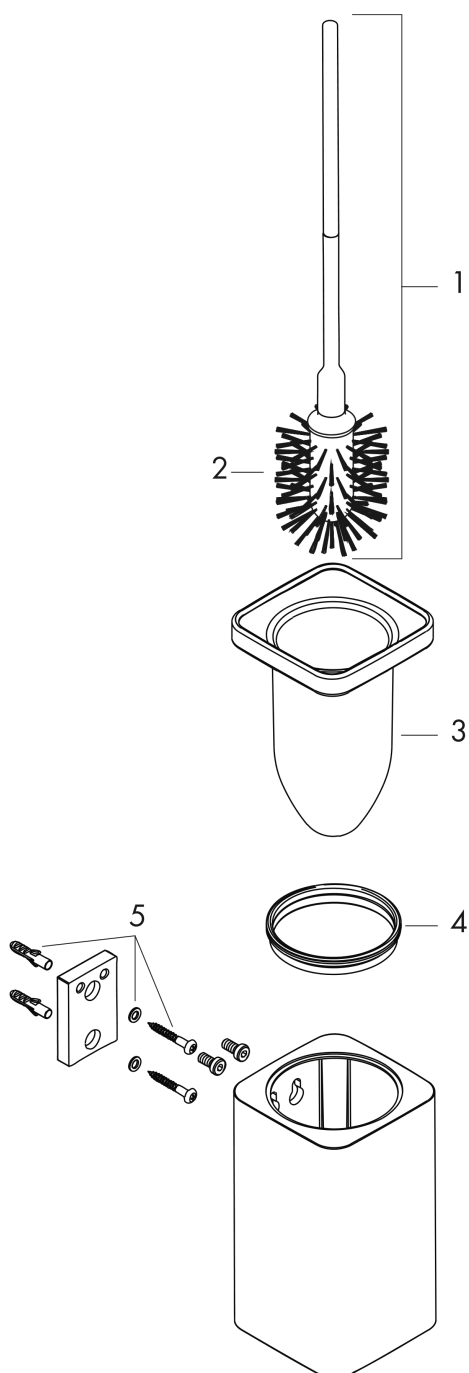

**AXOR Urquiola**  
**Toilet Brush with Holder Wall-Mounted**  
 Finishes : **chrome**    Part no. : **42435000**

**Features**

- Metal
- material recess: matt glass
- accent colour: white
- with separate recess
- Wall-mounted

**Item details**

List Price	\$ 378.00
------------	-----------

**Product image**

**Scale drawing**

**AXOR Urquiola**  
**Toilet Brush with Holder Wall-Mounted**  
Finishes : **chrome**    Part no. : **42435000**

## Exploded drawing

Year of production: >04/09

**AXOR Urquiola**  
**Toilet Brush with Holder Wall-Mounted**  
 Finishes : **chrome**    Part no. : **42435000**

## Spare parts list

Year of production: >04/09

Pos.		Part no.	Price	PU
1	stick with brush	95422000	-	1
2	WC-brush black	40068000	-	1
3	cup	95419000	-	1
4	plastic ring	95420000	-	1
5	mounting set	96179800	-	1